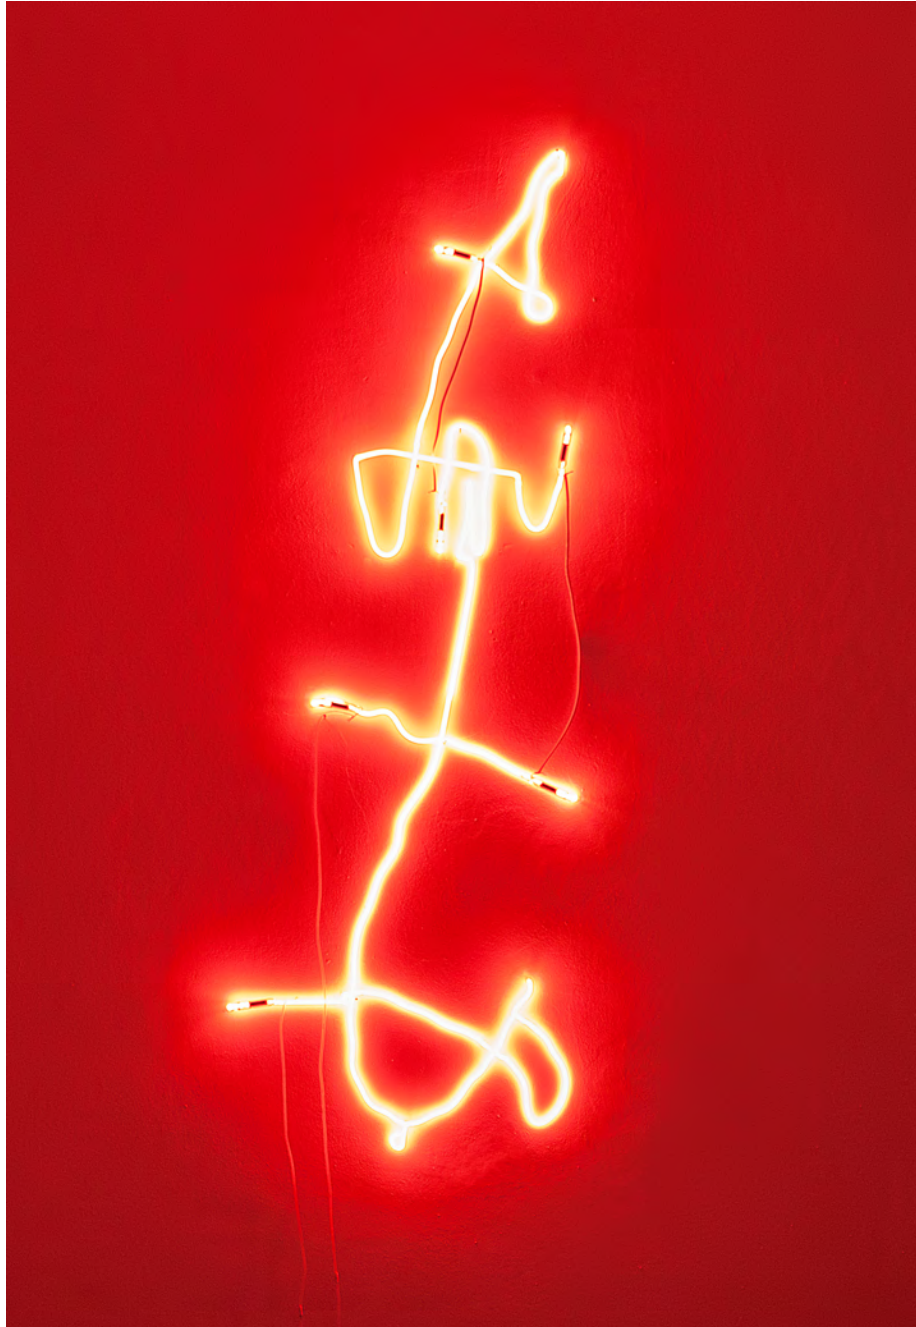

exploded drawings

neon objects by Kuros Nekouian

exploded drawings

neon objects by Kuros Nekouian

the 'exploded drawings' evolved from the previous project 'neon objects'. i had ordered another eight new neon objects, but when i saw the 41 separate elements spread out on my studio floor, it reminded me so much of an 'exploded drawing' of a device in engineering, that i gave up the original idea to display the eight neon objects. instead i kept the elements separated and treated each as an equal individual element. i started to make site specific installations in changing constellations with these 41 neon elements. the number of involved elements varies and individual elements can be part of different installations. the title of the installation will be continuously numbered and show the year of the creation.

Exhibition view: 'exploded drawings'. LW44, Munich, 2015

Exhibition view: 'exploded drawings'. LW44, Munich, 2015

'exploded drawing #01 - 2015', Neon, size variable, LW44, Munich, 2015

'exploded drawing #02 - 2015', Neon, size variable, LW44, Munich, 2015